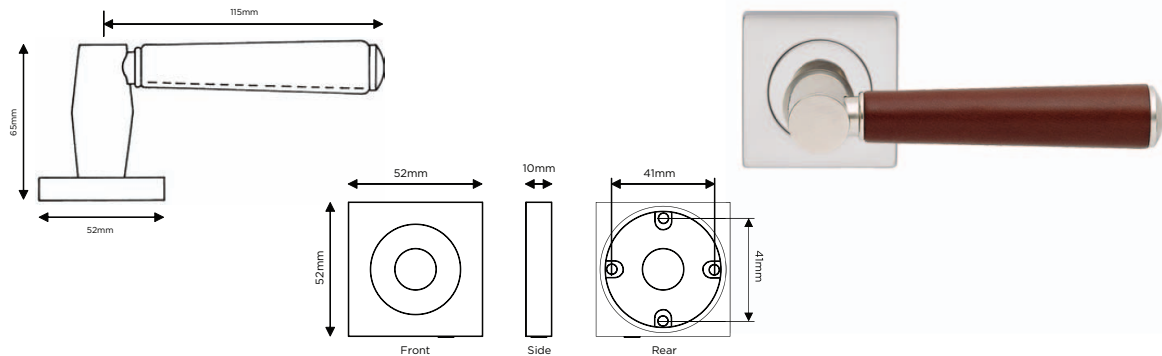

C2380

COMBINATION LEATHER

**TUBE (STITCH IN) DOOR LEVER
ON SQUARE ROSE**

Dimensional tolerance + / - 1.5mm

Metal Finishes

Leather Finishes

FINISHES

CONFIGURATIONS / FIXINGS

- Sprung as standard, unsprung available upon request
- Through bolt fixing with **M4 X 60mm through bolts** (max door thickness 45mm). Please inform Sales if fitting to thicker doors.
- **8 x 8 x 110mm slotted spindle.**

ROSE / PLATE OPTIONS

	52mm Round	C1000		Rectangle Plate C1741		Rounded Plate C2382
	52mm Round Privacy	C1534				
	52mm Square	C2380		Slimline Plate C1396		Fineset Plate C1260
	52mm Square Privacy	C2381				
	US Pre-Bore	C1535				
	US Pre-Bore Privacy	C1533				